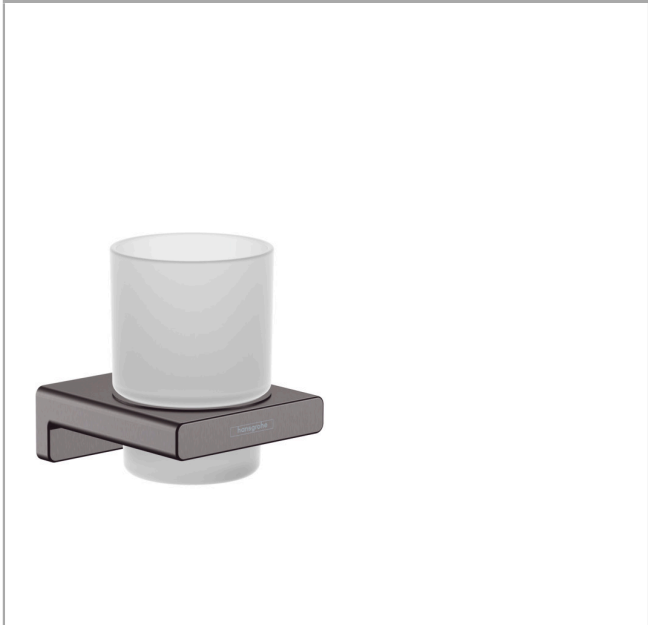

AddStoris

Toothbrush tumbler

Surfaces: **Brushed Black Chrome**

Article Number: **41749340**

Description

product features

- wall-mounted
- material: matt glass
- material holder: metal
- with mounting material
- concealed fastening
- drilling distance: 26 mm
- diameter drill hole: 6 mm

Design awards

reddot winner 2021

Product image

Scale drawing

AddStoris
Toothbrush tumbler
 Surfaces: **Brushed Black Chrome** Article Number: **41749340**

Exploded Drawing

Year of production: >04/21

AddStoris

Toothbrush tumbler

Surfaces: **Brushed Black Chrome**

Article Number: **41749340**

Spare part list

Year of production: >04/21

Pos.	Description	Article Number	Price	PU
1	mounting set	40915000	€ 11,31	1