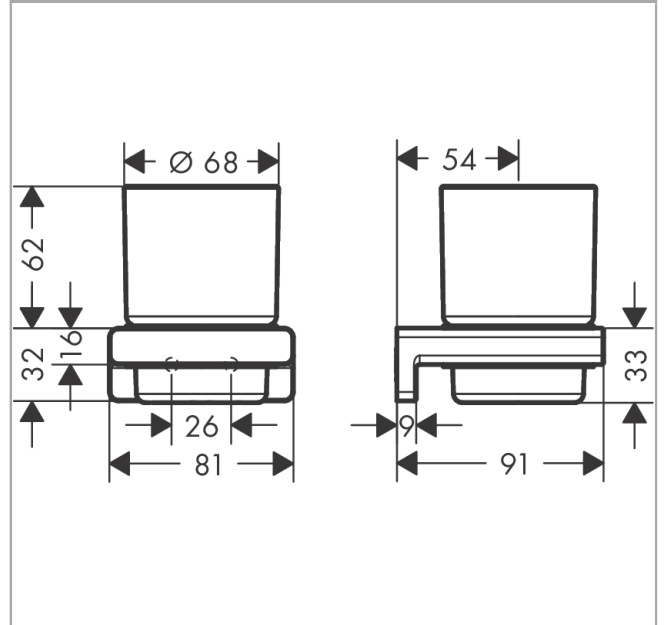

AddStoris

Toothbrush tumbler

Surfaces: **Brushed Black Chrome**

Article Number: **41749340**

Description

product features

- wall-mounted
- material: matt glass
- material holder: metal
- with mounting material
- concealed fastening
- drilling distance: 26 mm
- diameter drill hole: 6 mm

Design awards

reddot winner 2021

Product image

Scale drawing

AddStoris
Toothbrush tumbler
 Surfaces: **Brushed Black Chrome** Article Number: **41749340**

Exploded Drawing

Year of production: >04/21

AddStoris

Toothbrush tumbler

Surfaces: **Brushed Black Chrome**

Article Number: **41749340**

Spare part list

Year of production: >04/21

Pos.	Description	Article Number	Price	PU
1	mounting set	40915000	€ 11,31	1