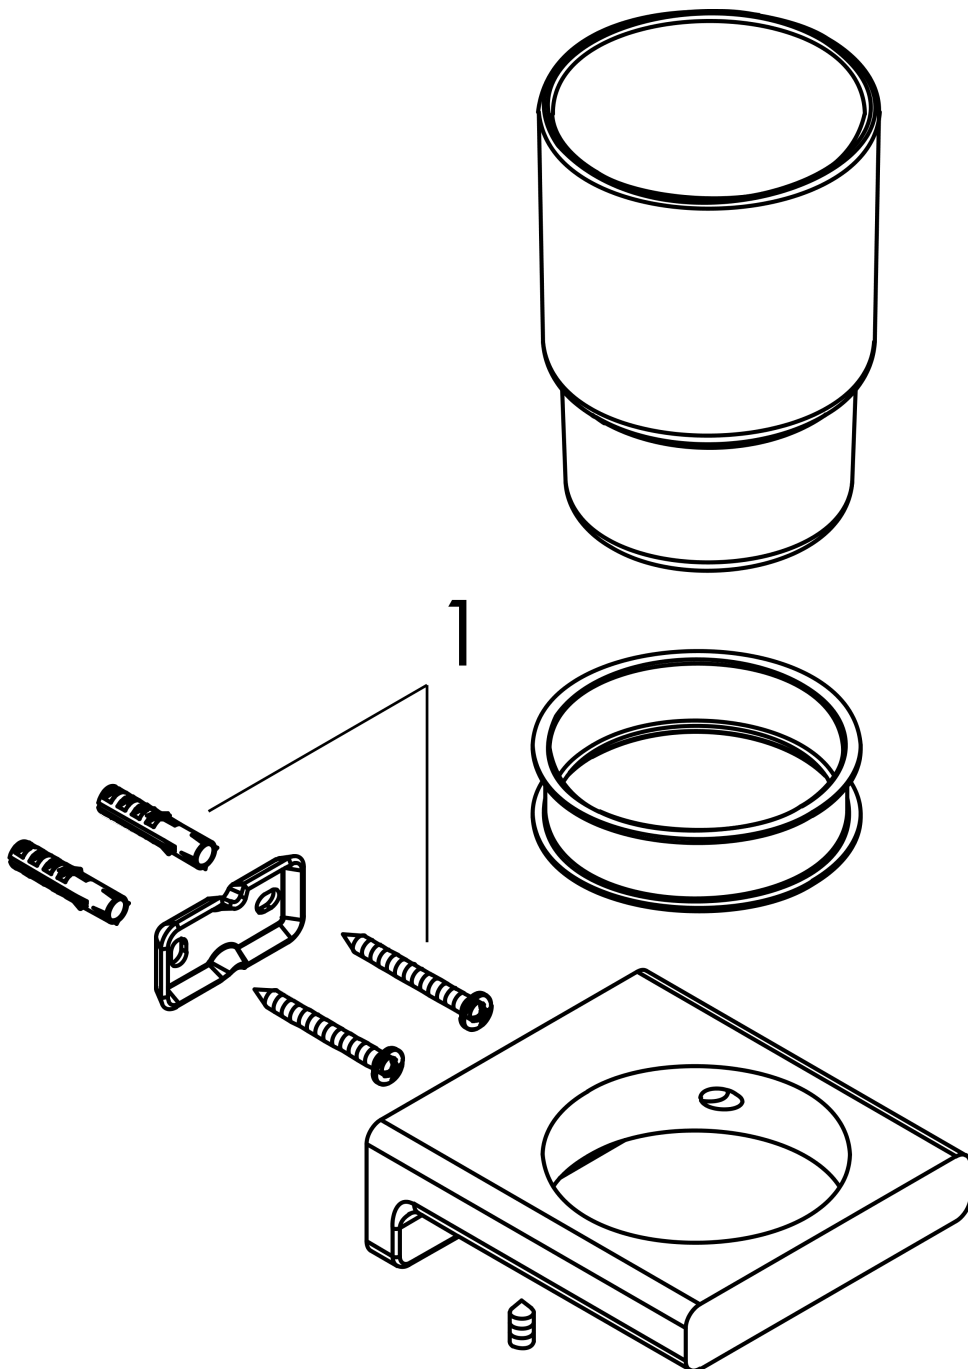

AddStoris

Toothbrush tumbler

Surfaces: **Brushed Black Chrome**

Article Number: **41749340**

Description

product features

- wall-mounted
- material: matt glass
- material holder: metal
- with mounting material
- concealed fastening
- drilling distance: 26 mm
- diameter drill hole: 6 mm

Design awards

reddot winner 2021

Product image

Scale drawing

AddStoris
Toothbrush tumbler
 Surfaces: **Brushed Black Chrome** Article Number: **41749340**

Exploded Drawing

Year of production: >04/21

AddStoris

Toothbrush tumbler

Surfaces: **Brushed Black Chrome**

Article Number: **41749340**

Spare part list

Year of production: >04/21

Pos.	Description	Article Number	Price	PU
1	mounting set	40915000	€ 11,31	1